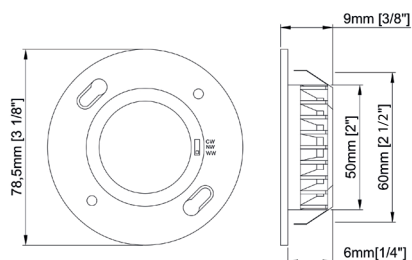

## TECHNOLOGY

TT-PUCK-400-V4

- Puck for kitchen cabinets.

Voltage	<b>12vDC</b>	<b>24vDC</b>
Power	3,5w	
Amperage	0,25A	0.125A
Angle	120°	
Lumen	330 (30K) 350 (40K) 360 (60K)	
CRI	90	
Size	Ø78,5mm x 9mm Ø3 1/8" x 3/8"	
Cut hole	63 mm 2 1/2"	
Finish	<b>W</b> - White <b>BK</b> - Black <b>C</b> - Silver <b>BR</b> - Nickel Brush <b>OR</b> - Gold <b>GM</b> - Matte gold	
Dimmable	Yes	
LED Colour	<b>CCT</b> - Warm white 3000K Neutral white 4000K Cold white 5000K	
IP	20	

### PRODUCT CODE

TT	-	MODEL	-	TYPE	-	VOLTAGE	-	FINISH
TT	-	PUCK	-	400-V4	-	12V	-	BK
TT	-	PUCK	-	400-V4	-		-	