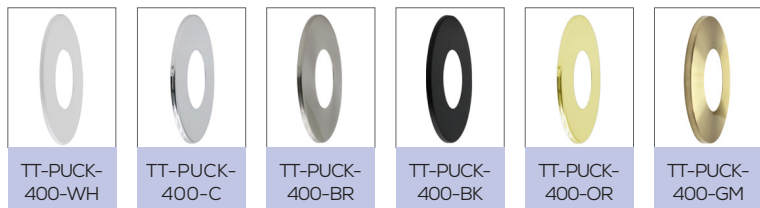

## TECHNOLOGY

TT-PUCK-400-V4

- Puck for kitchen cabinets.

Voltage	<b>12vDC</b>	<b>24vDC</b>
Power	3,5w	
Amperage	0,25A	0.125A
Angle	120°	
Lumen	330 (30K) 350 (40K) 360 (60K)	
CRI	90	
Size	Ø78,5mm x 9mm Ø3 1/8" x 3/8"	
Cut hole	63 mm 2 1/2"	
Finish	<b>W</b> - White <b>BK</b> - Black <b>C</b> - Silver <b>BR</b> - Nickel Brush <b>OR</b> - Gold <b>GM</b> - Matte gold	
Dimmable	Yes	
LED Colour	<b>CCT</b> - Warm white 3000K Neutral white 4000K Cold white 5000K	
IP	20	

### Accessories