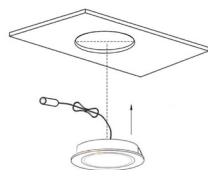

## TECHNOLOGY

TT-PUCK-400-V4

- Puck for kitchen cabinets.

Voltage	<b>12vDC</b>	<b>24vDC</b>
Power	3,5w	
Amperage	0,25A	0.125A
Angle	120°	
Lumen	330 (30K) 350 (40K) 360 (60K)	
CRI	90	
Size	Ø78,5mm x 9mm Ø3 1/8" x 3/8"	
Cut hole	63 mm 2 1/2"	
Finish	<b>W</b> - White <b>BK</b> - Black <b>C</b> - Silver <b>BR</b> - Nickel Brush <b>OR</b> - Gold <b>GM</b> - Matte gold	
Dimmable	Yes	
LED Colour	<b>CCT</b> - Warm white 3000K Neutral white 4000K Cold white 5000K	
IP	20	