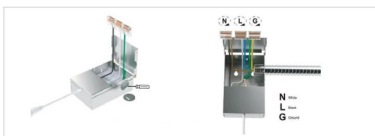

### TT-P120

- Ideal for suspended ceilings and restricted place in clearance.

Voltage	120vAC		
Power	7W	9W	12W
Amperage	0,05A	0,08A	0,11A
Angle	120°		
Lumen	680lm	800lm	1000lm
Size	A - Ø 88mm Ø 3 7/16" B - 8mm 5/16"	A - Ø 119mm Ø 4 11/16" B - 8mm 5/16"	A - Ø 168mm Ø 6 5/8" B - 8mm 5/16"
Cut hole	C - 70mm 2 3/4"	C - 105mm 4 1/8"	C - 156mm 6 1/8"
CRI	80		
Finish	<b>WH</b> - White <b>BK</b> - Black		
Dimmable	Yes		
LED Colour	CCT - White 2700K-3000K-3500K- 4000K-5000K		
Operating temperature	-40°C~40°C		
IP	65 (wet location)		