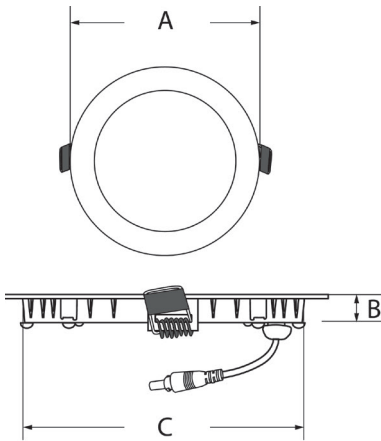

### TT-P120

- Ideal for suspended ceilings and restricted place in clearance.

Voltage	120vAC		
Power	7W	9W	12W
Amperage	0,05A	0,08A	0,11A
Angle	120°		
Lumen	680lm	800lm	1000lm
Size	A - Ø 88mm Ø 3 7/16" B - 8mm 5/16"	A - Ø 119mm Ø 4 11/16" B - 8mm 5/16"	A - Ø 168mm Ø 6 5/8" B - 8mm 5/16"
Cut hole	C - 70mm 2 3/4"	C - 105mm 4 1/8"	C - 156mm 6 1/8"
CRI	80		
Finish	<b>WH</b> - White <b>BK</b> - Black		
Dimmable	Yes		
LED Colour	CCT - White 2700K-3000K-3500K- 4000K-5000K		
Operating temperature	-40°C~40°C		
IP	65 (wet location)		

#### PRODUCT CODE

TT	MODEL	POWER	FINISH	LED COLOUR
TT	P120	9W	BK	CCT
TT	P120			CCT