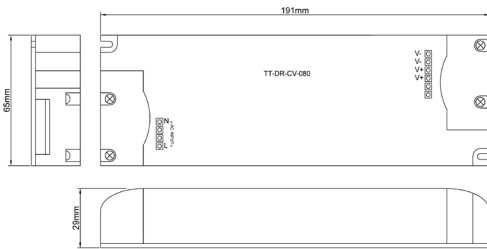

## TECHNOLOGY

TT-DR-CV-080

- Transformers dimmable to the primary 120vAC.
- 64 watts maximum load.
- Triac dimmable from 5% to 100%
- Class 2

Voltage in	120vAC	
Voltage out	<b>12vDC</b>	<b>24vDC</b>
Amperage in	1,1A	1A
Amperage out	5500mA	3300mA
Power	66w	79,2w
Size	191mm x 65mm x 29mm 7 1/2" x 2 1/2" x 1 1/8"	
Dimmable	Yes 5% ~100% Triac	
IP	20	

### PRODUCT CODE

TT	-	TYPE	-	GROUP	-	MODEL	-	VOLTAGE OUT
TT	-	DR	-	CV	-	080	-	12V
TT	-	DR	-	CV	-	080	-	