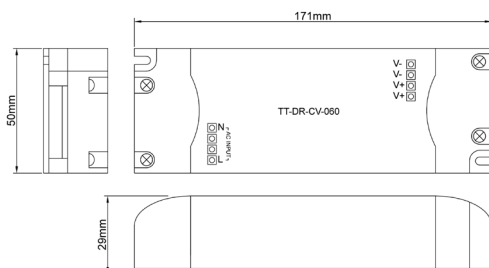

## TECHNOLOGY

TT-DR-CV-060

- Transformers dimmable to the primary 120vAC.
- 48 watts maximum load.
- Triac dimmable from 5% to 100%
- Class 2

Voltage in	120vAC	
Voltage out	<b>12vDC</b>	<b>24vDC</b>
Amperage in	0,54A	0,7A
Amperage out	5000mA	2500mA
Power	60w	
Dimmable	Yes 5% ~100% Triac	
IP	20	

### PRODUCT CODE

TT	-	TYPE	-	GROUP	-	MODEL	-	VOLTAGE OUT
TT	-	DR	-	CV	-	060	-	12V
TT	-	DR	-	CV	-	060	-	