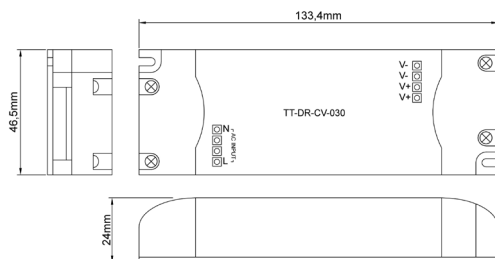

TITANIUM

TECHNOLOGY

TT-DR-CV-030

- Transformers dimmable to the primary 120vAC.
- 24 watts maximum load.
- Triac dimmable from 5% to 100%
- Class 2

Voltage in	120vAC	
Voltage out	12vDC	24vDC
Amperage in	0,27A	0,35A
Amperage out	2500mA	1250mA
Power	30w	
Size	133mm x 46,5mm x 24mm 5 1/4" x 1 7/8" x 1"	
Dimmable	Yes 5% ~100% Triac	
IP	20	

PRODUCT CODE

TT	-	TYPE	-	GROUP	-	MODEL	-	VOLTAGE OUT
TT	-	DR	-	CV	-	030	-	12V
TT	-	DR	-	CV	-	030	-	