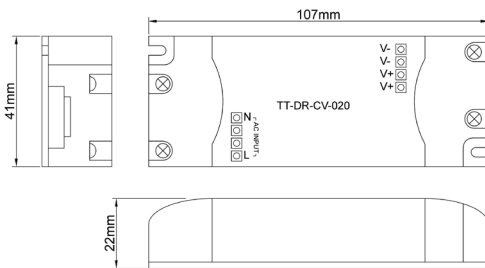

TITANIUM

TECHNOLOGY

TT-DR-CV-020

- Transformers dimmable to the primary 120vAC.
- 16 watts maximum load.
- Triac dimmable from 5% to 100%
- Class 2

Voltage in	120vAC	
Voltage out	12vDC	24vDC
Amperage in	0,24A	0,22A
Amperage out	1600mA	830mA
Power	19,2w	19,9w
Size	107mm x 41mm x 22mm 4 1/4" x 1 5/8" x 7/8"	
Dimmable	Yes 5% ~100% Triac	
IP	20	

PRODUCT CODE

TT	-	TYPE	-	GROUP	-	MODEL	-	VOLTAGE OUT
TT	-	DR	-	CV	-	020	-	12V
TT	-	DR	-	CV	-	020	-	