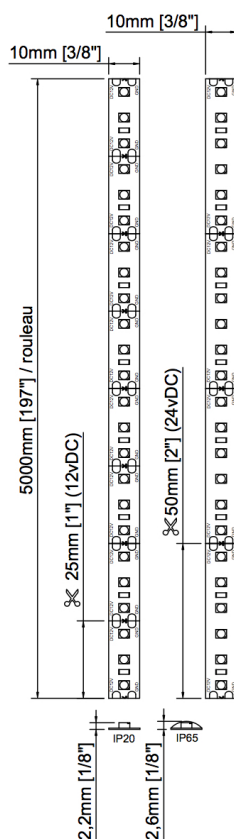

TITANIUM

TECHNOLOGY

TT-3528-L600

- 5m roll of SMD3528 LED Strip in 5 meter roll.

Voltage	12vDC	24vDC
LED/m	120 / m	
Power	9,84w / m 3w / feet 49,2w / roll	
Amperage	0,82A / m 0,25A / feet 4,1A / roll	0,41A / m 0,13A / feet 2,05A / roll
Lumen	27K - 117 lm / feet 30K - 119 lm / feet 35K - 91 lm / feet 40K - 104 lm / feet 60K - 88 lm / feet	45 lm / w 44 lm / w 35 lm / w 39 lm / w 33 lm / w
CRI (RA)	90	
Angle	120°	
Size	IP20	10mm x 2,2mm x 5000mm 3/8" x 1/8" x 1967/8"
	IP65	10mm x 2,6mm x 5000mm 3/8" x 1/8" x 1967/8"
	IP67	13mm x 5mm x 5000mm 1/2" x 3/16" x 1967/8"
Cut line	25 mm 1"	50 mm 2"
Finish	White	
Dimmable	Yes	
LED Colour	27K - Warm white 2700K 30K - Warm white 3000K 35K - Neutral white 3500K 40K - Neutral white 4000K 60K - Cold white 6000K R - Red G - Green B - Blue A - Amber RGB - Color mixing 3:1	
Working temp.	-40°C ~ 70°C	
IP	20, 65, 67	

PRODUCT CODE

TT	SMD	LED PER ROLL	IP	LED COLOR	VOLTAGE
TT	3528	L600	20	27K	24V
TT	3528	L600			